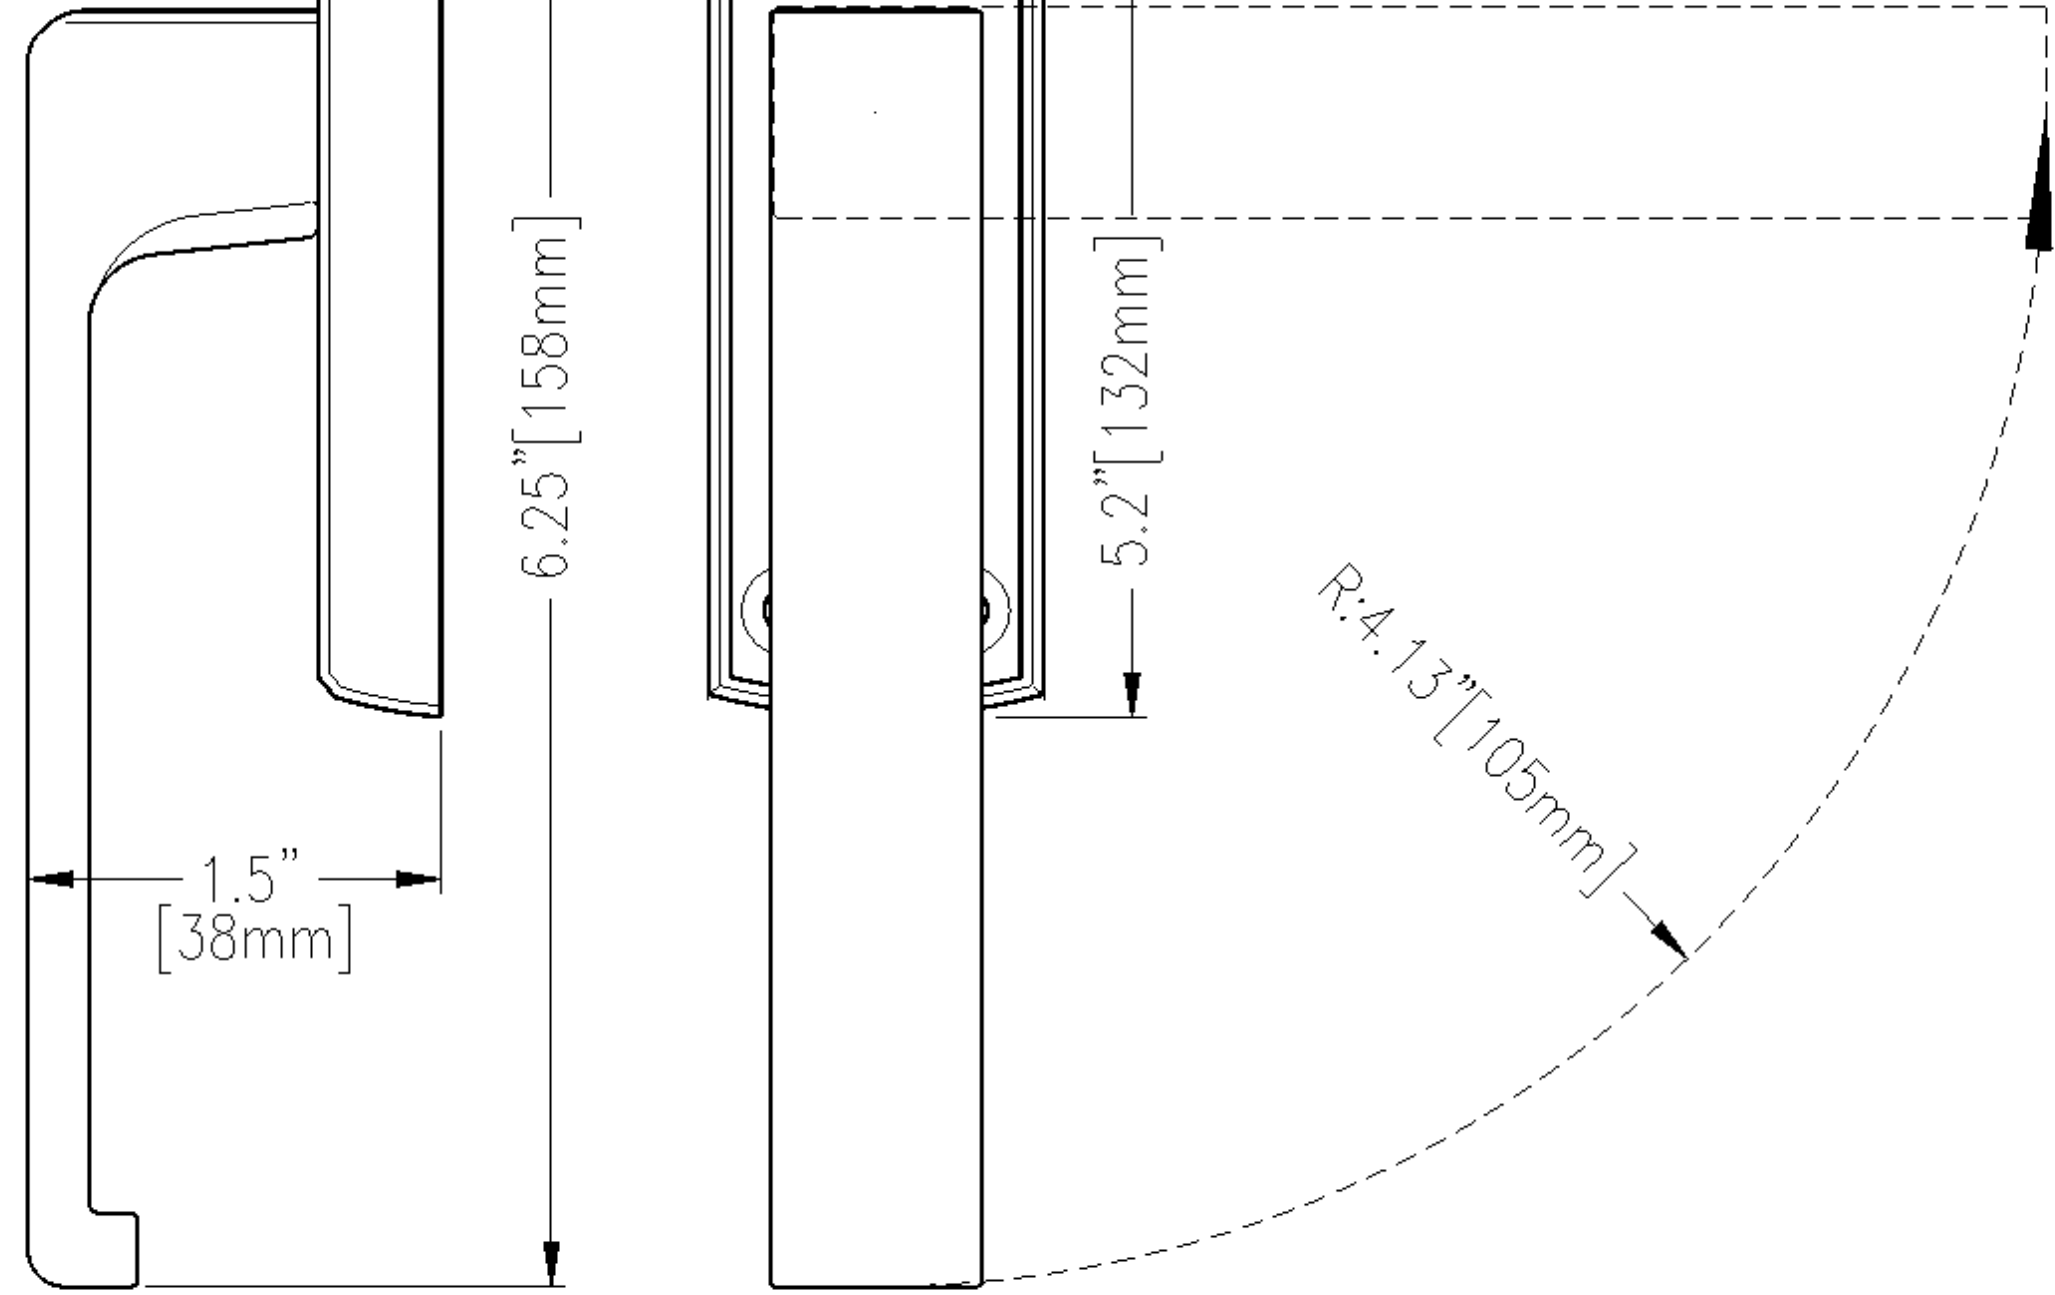

0.43" [11mm]

1.45" [37mm]

WEIGHTS:
CREMONE BOLT: 340gr
RODS: 1250gr

1.5" [38mm]

6.25" [158mm]

5.2" [132mm]

R:4.13" [105mm]